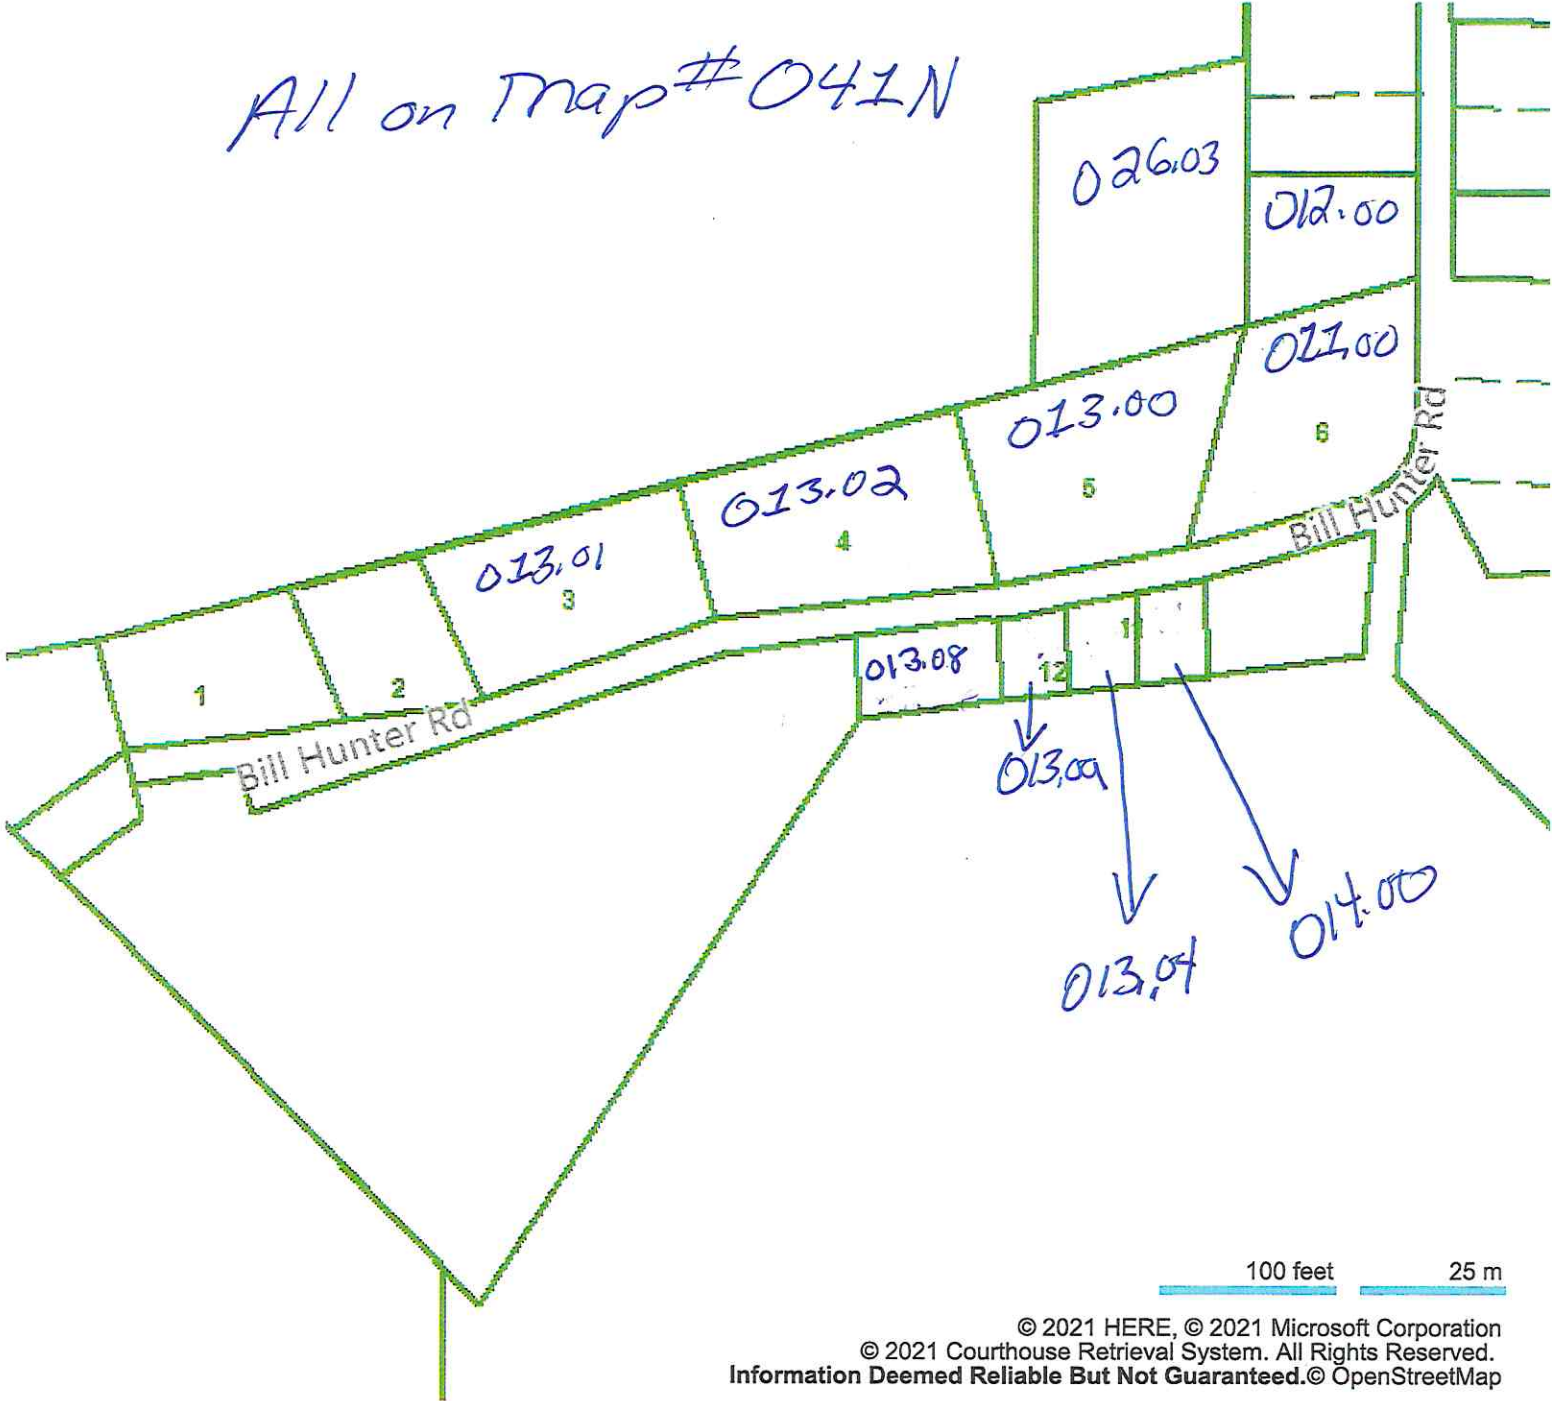

Debra Dodd
 No. 1 Quality Realty
 931-397-1660
 debradodd@no1qualityrealty.com

Map for Parcel Address: Bill Hunter Rd TN Parcel ID: 041N A 013.01 000

© 2021 Courthouse Retrieval System. All Rights Reserved.
 Information Deemed Reliable But Not Guaranteed.

Debra Dodd
 No. 1 Quality Realty
 931-397-1660
 debradodd@no1qualityrealty.com

Map for Parcel Address: Bill Hunter Rd TN Parcel ID: 041N A 013.01 000

All on Map # 041N

© 2021 HERE, © 2021 Microsoft Corporation
 © 2021 Courthouse Retrieval System. All Rights Reserved.
 Information Deemed Reliable But Not Guaranteed. © OpenStreetMap

- 41N-B- 4.00
- 41N-B- 6.00
- 41N-B- 13.00

41 - 26.03

23-437

41N-A-
 4.01
 11.00
 13.00
 13.00
 13.01
 13.02
 13.04
 13.08
 13.09
 13.09
 14.00
 50.01

41N-B- 4.00
 41N-B- 6.05
 41N-B- 13.00

41 - 26.03

73-4372