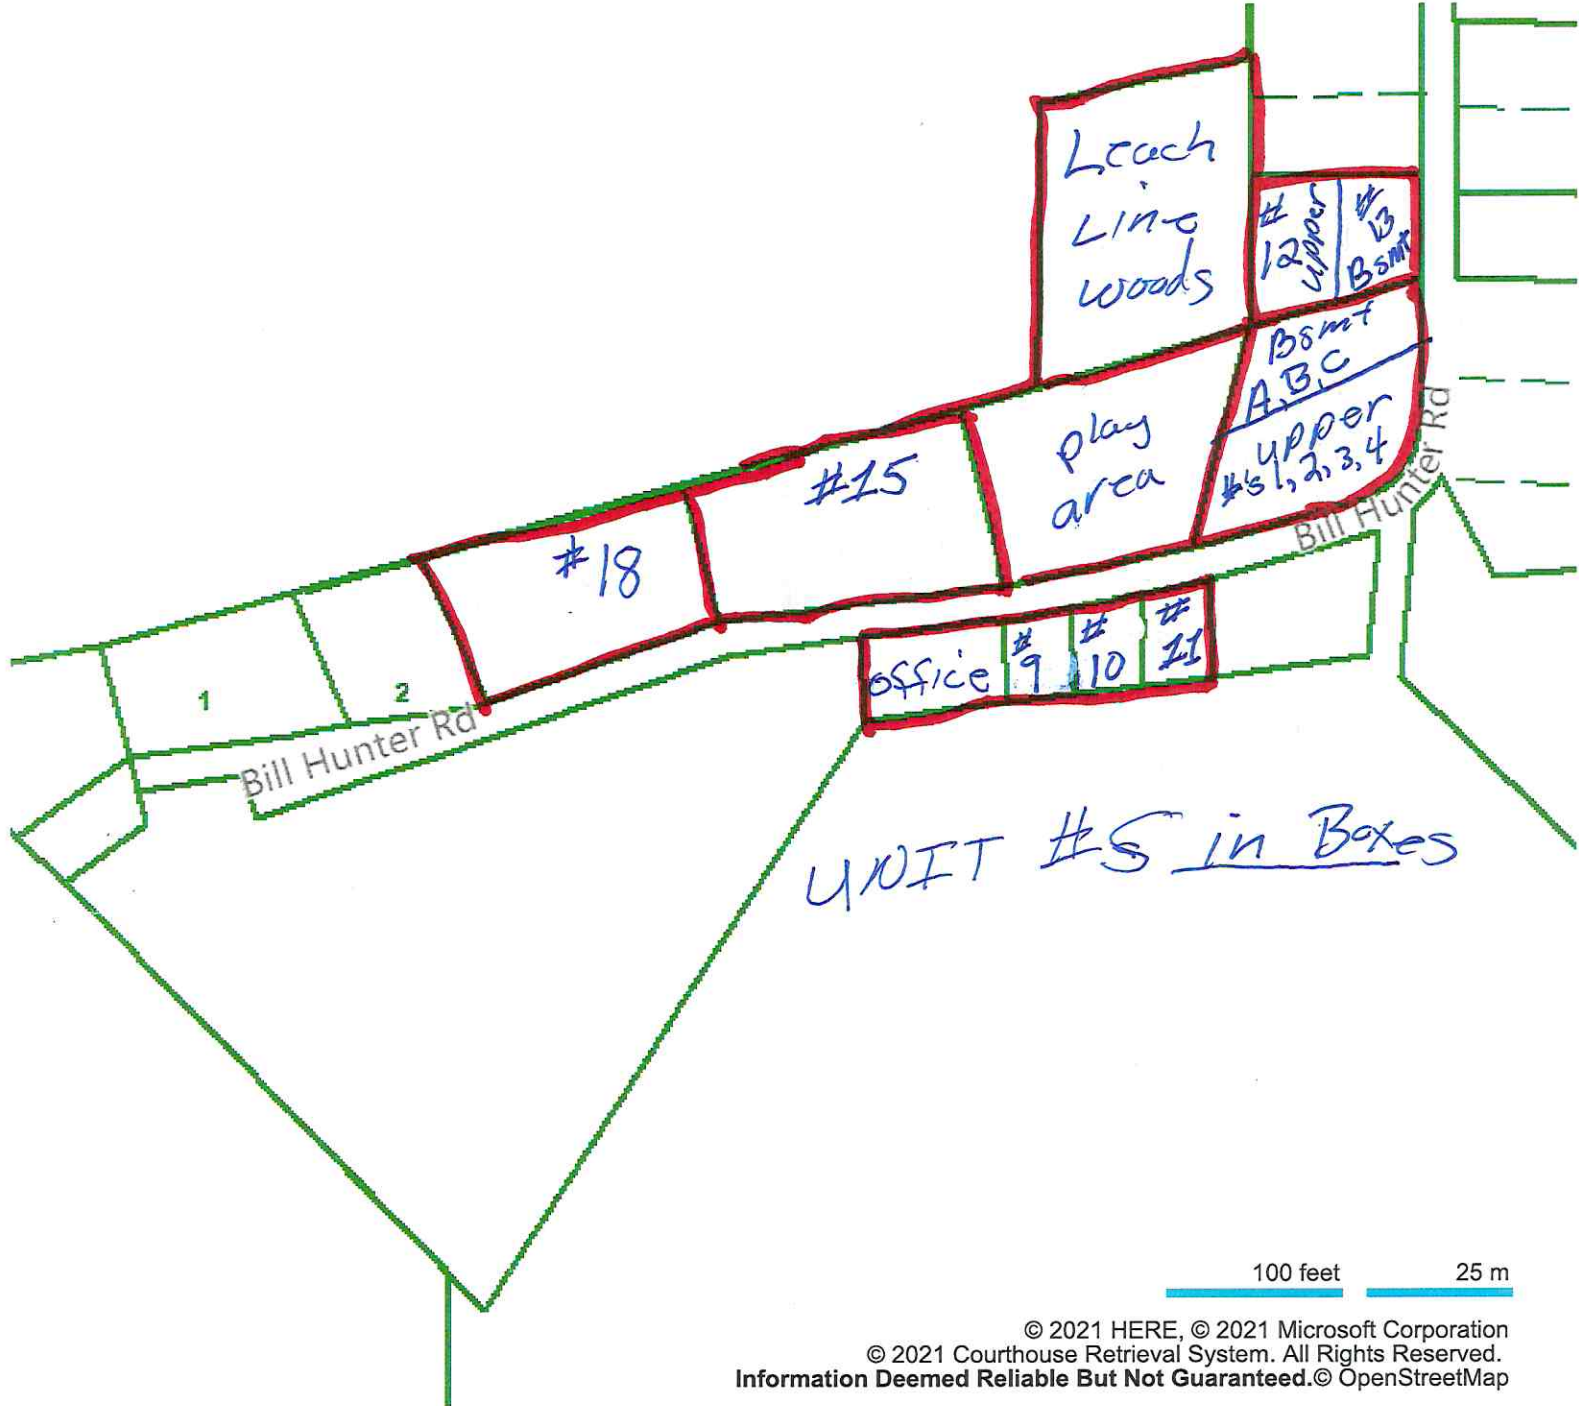

Debra Dodd
 No. 1 Quality Realty
 931-397-1660
 debradodd@no1qualityrealty.com

Map for Parcel Address: Bill Hunter Rd TN Parcel ID: 041N A 013.01 000

© 2021 Courthouse Retrieval System. All Rights Reserved.
 Information Deemed Reliable But Not Guaranteed.

Debra Dodd
 No. 1 Quality Realty
 931-397-1660
 debradodd@no1qualityrealty.com

Map for Parcel Address: Bill Hunter Rd TN Parcel ID: 041N A 013.01 000

All on Map # 041N

© 2021 HERE, © 2021 Microsoft Corporation
 © 2021 Courthouse Retrieval System. All Rights Reserved.
 Information Deemed Reliable But Not Guaranteed. © OpenStreetMap

- 41N-B- 4.00
- 41N-B- 6.00
- 41N-B- 13.00

41 - 26.03

23-437

41N-A-
 4.01
 11.00
 13.00
 13.00
 13.01
 13.02
 13.04
 13.08
 13.09
 13.09
 14.00
 50.01

41N-B- 4.00
 41N-B- 6.05
 41N-B- 13.00

41 - 26.03

73-4372