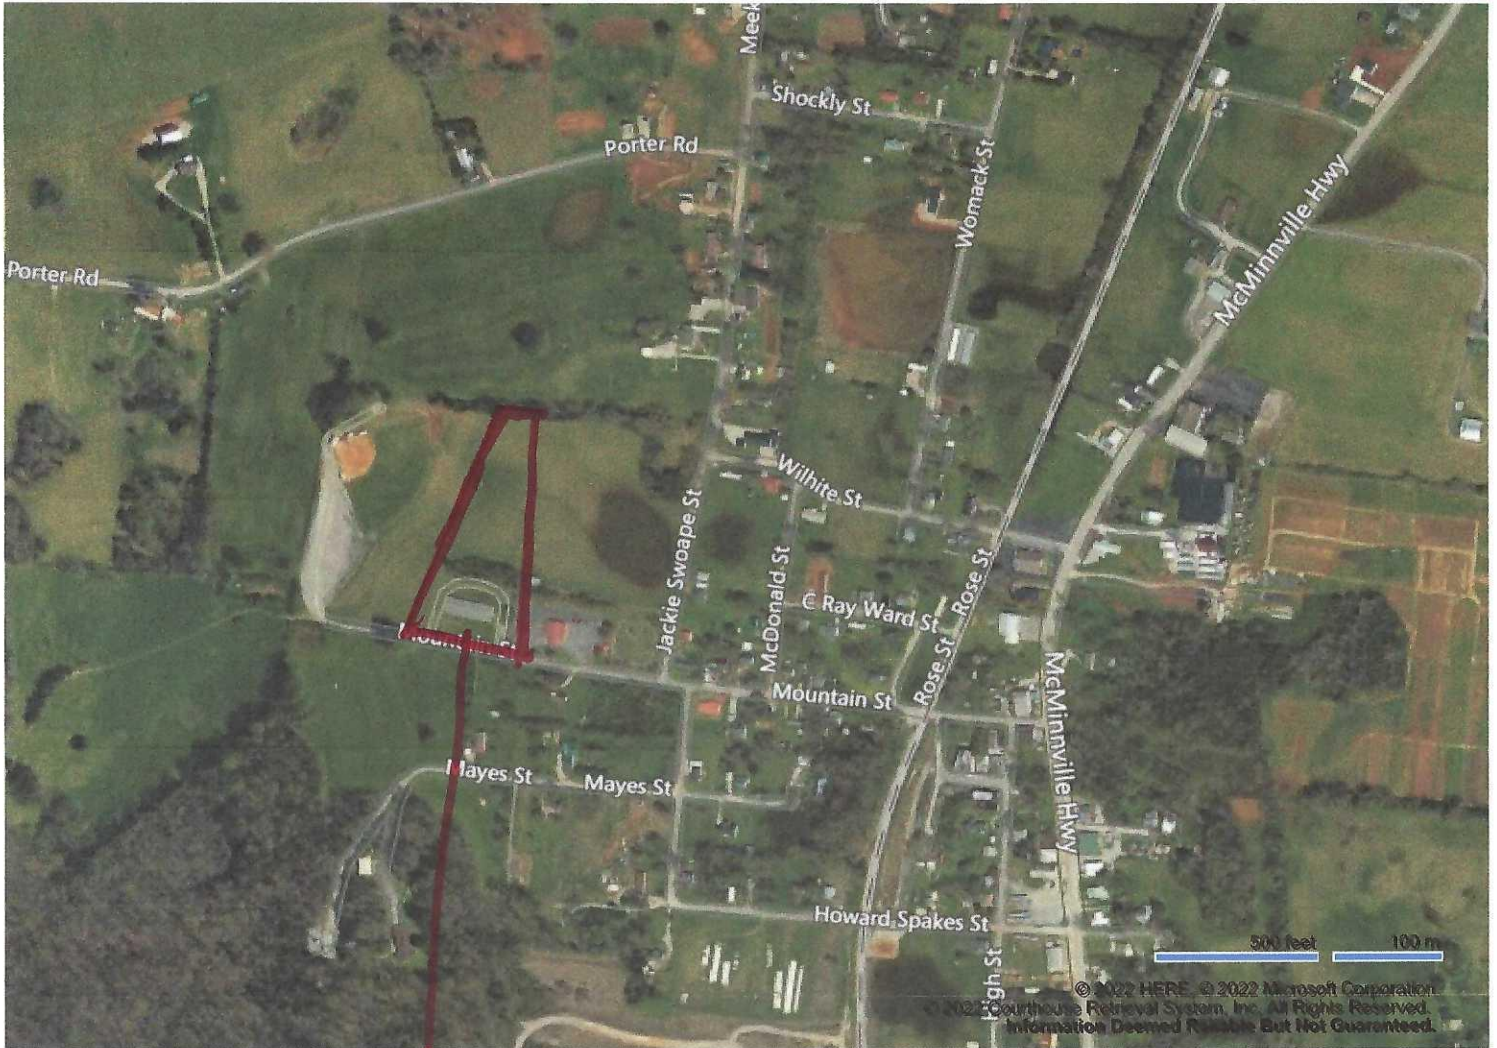

Debra Dodd  
No. 1 Quality Realty  
931-397-1660  
debradodd@no1qualityrealty.com

Map for Parcel Address: 436 Mountain St Doyle, TN 38559-1130 Parcel ID:  
088 018.05

*PROX 2 AC - Rough Sketch Drawing*

Debra Dodd  
No. 1 Quality Realty  
931-397-1660  
debradodd@no1qualityrealty.com

Map for Parcel Address: 436 Mountain St Doyle, TN 38559-1130 Parcel ID: 088 018.05

© 2022 Courthouse Retrieval System, Inc. All Rights Reserved.  
Information Deemed Reliable But Not Guaranteed.

436 Mountain St  
Doyle, TN